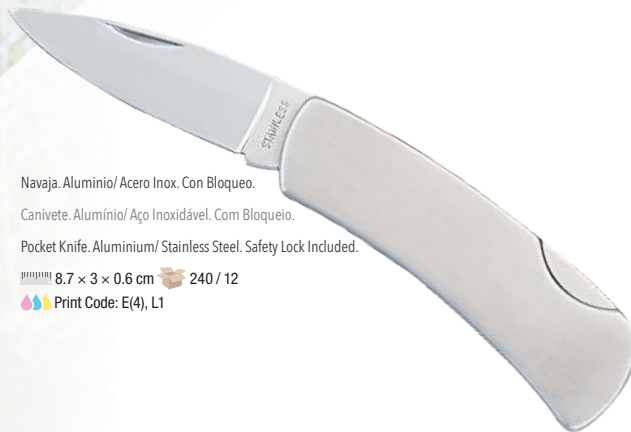

5.8 x 1.8 x 0.8 cm 600 / 20

Print Code: D(4)

03

19

HQ
HIGH QUALITY

Thiam

5457

Navaja. Aluminio/ Acero Inox. Con Bloqueo.
 Canivete. Alumínio/ Aço Inoxidável. Com Bloqueio.
 Pocket Knife. Aluminium/ Stainless Steel. Safety Lock Included.
 8.9 × 2.6 × 1.2 cm 100 / 10
 Print Code: E(4), L1